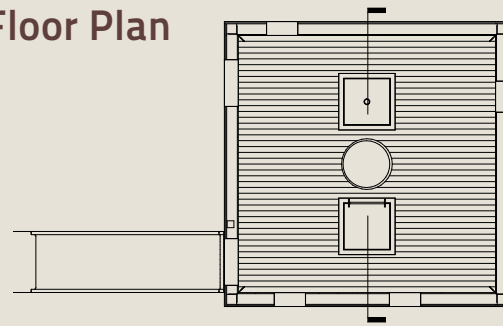

FEATURES

- Constructed using the following materials:
 - FSC Certified Port Orford Cedar glulams
 - Cedar decking and railings with stainless steel screws
 - Concealed hardware
 - 3/4" steel tie rods
- 12'x12' floor plan minimizes material waste
- Pre-manufactured off-site
- Constructed using standard building practices
- Installs at heights up to 20 feet
- Fully installed within 3-5 days
- Entirely supported by straight trunked tree
- Design allows for future tree growth
- Includes tree inspection by ISA Certified Arborist
- Design team available for customization and coordination with adjacent buildings on site
- One year limited warranty

STANDARD

- Ladder
- Hipped roof
- Windows
- Trapped door
- Fireman's pole
- Slide

OPTIONAL

- Cargo nets
- Rope bridges
- Siding materials
- Skylights
- Integrated lighting
- Themed design

FORTRESS

Floor Plan

Section

Elevation