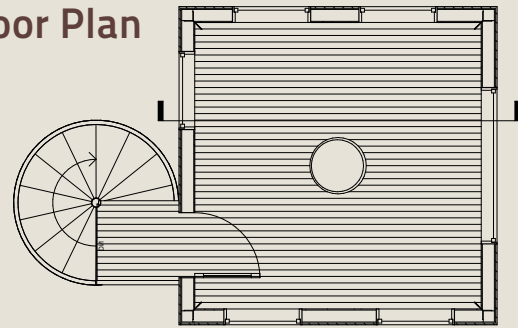

ELEVATED LIVING
ElevatedLivingPDX.com

DESCRIPTION

For those who work from home, it is important to separate your work from your home life. What better way to do that than to have your office in a tree house? With clerestory windows, a single angle sloped roof, and plenty of space inside, the Office is a great way to get things done in a peaceful, productive environment. Add a skylight for more natural light to escape the fluorescent jungle. Enjoy work again when working in your new tree house Office.

FEATURES

- Constructed using the following materials:
  - FSC Certified Port Orford Cedar glulams
  - Cedar decking and railings with stainless steel screws
  - Concealed hardware
  - 3/4" steel tie rods
- 12'x12' floor plan minimizes material waste
- Pre-manufactured off-site
- Constructed using standard building practices
- Installs at heights up to 20 feet
- Fully installed within 3-5 days
- Entirely supported by straight trunked tree
- Design allows for future tree growth
- Includes tree inspection by ISA Certified Arborist
- Design team available for customization and coordination with adjacent buildings on site
- One year limited warranty

STANDARD

- Spiral stair
- Single pitch roof
- Doors and windows

OPTIONAL

- Siding materials
- Built-in furniture
- Integrated lighting and electrical

OFFICE

Floor Plan

Section

Elevation