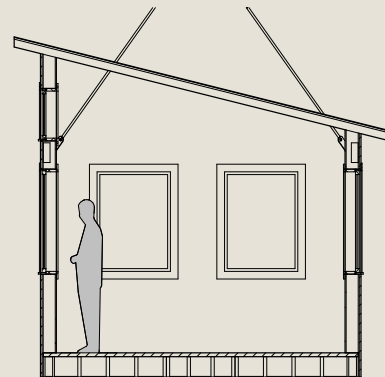

ELEVATED LIVING
ElevatedLivingPDX.com

DESCRIPTION

For those who work from home, it is important to separate your work from your home life. What better way to do that than to have your office in a tree house? With clerestory windows, a single angle sloped roof, and plenty of space inside, the Office is a great way to get things done in a peaceful, productive environment. Add a skylight for more natural light to escape the fluorescent jungle. Enjoy work again when working in your new tree house Office.

FEATURES

- Constructed using the following materials:
  - FSC Certified Port Orford Cedar glulams
  - Cedar decking and railings with stainless steel screws
  - Concealed hardware
  - 3/4" steel tie rods
- 12'x12' floor plan minimizes material waste
- Pre-manufactured off-site
- Constructed using standard building practices
- Installs at heights up to 20 feet
- Fully installed within 3-5 days
- Entirely supported by straight trunked tree
- Design allows for future tree growth
- Includes tree inspection by ISA Certified Arborist
- Design team available for customization and coordination with adjacent buildings on site
- One year limited warranty

STANDARD

- Spiral stair
- Single pitch roof
- Doors and windows

OPTIONAL

- Siding materials
- Built-in furniture
- Integrated lighting and electrical

OFFICE

Floor Plan

Section

Elevation