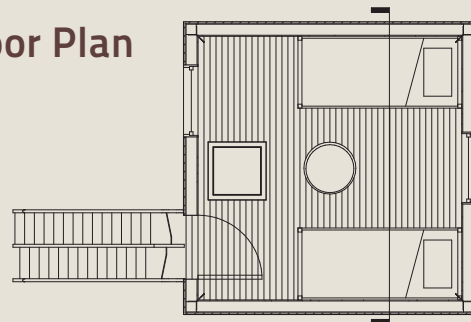

FEATURES

- Constructed using the following materials:
 - FSC Certified Port Orford Cedar glulams
 - Cedar decking and railings with stainless steel screws
 - Concealed hardware
 - 3/4" steel tie rods
- 12'x12' floor plan minimizes material waste
- Pre-manufactured off-site
- Constructed using standard building practices
- Installs at heights up to 20 feet
- Fully installed within 3-5 days
- Entirely supported by straight trunked tree
- Design allows for future tree growth
- Includes tree inspection by ISA Certified Arborist
- Design team available for customization and coordination with adjacent buildings on site
- One year limited warranty

STANDARD

- Ship ladder
- Gabled roof
- Doors and windows
- Bunkbeds

OPTIONAL

- Siding materials
- Skylight
- Integrated lighting

Floor Plan

Section

Elevation